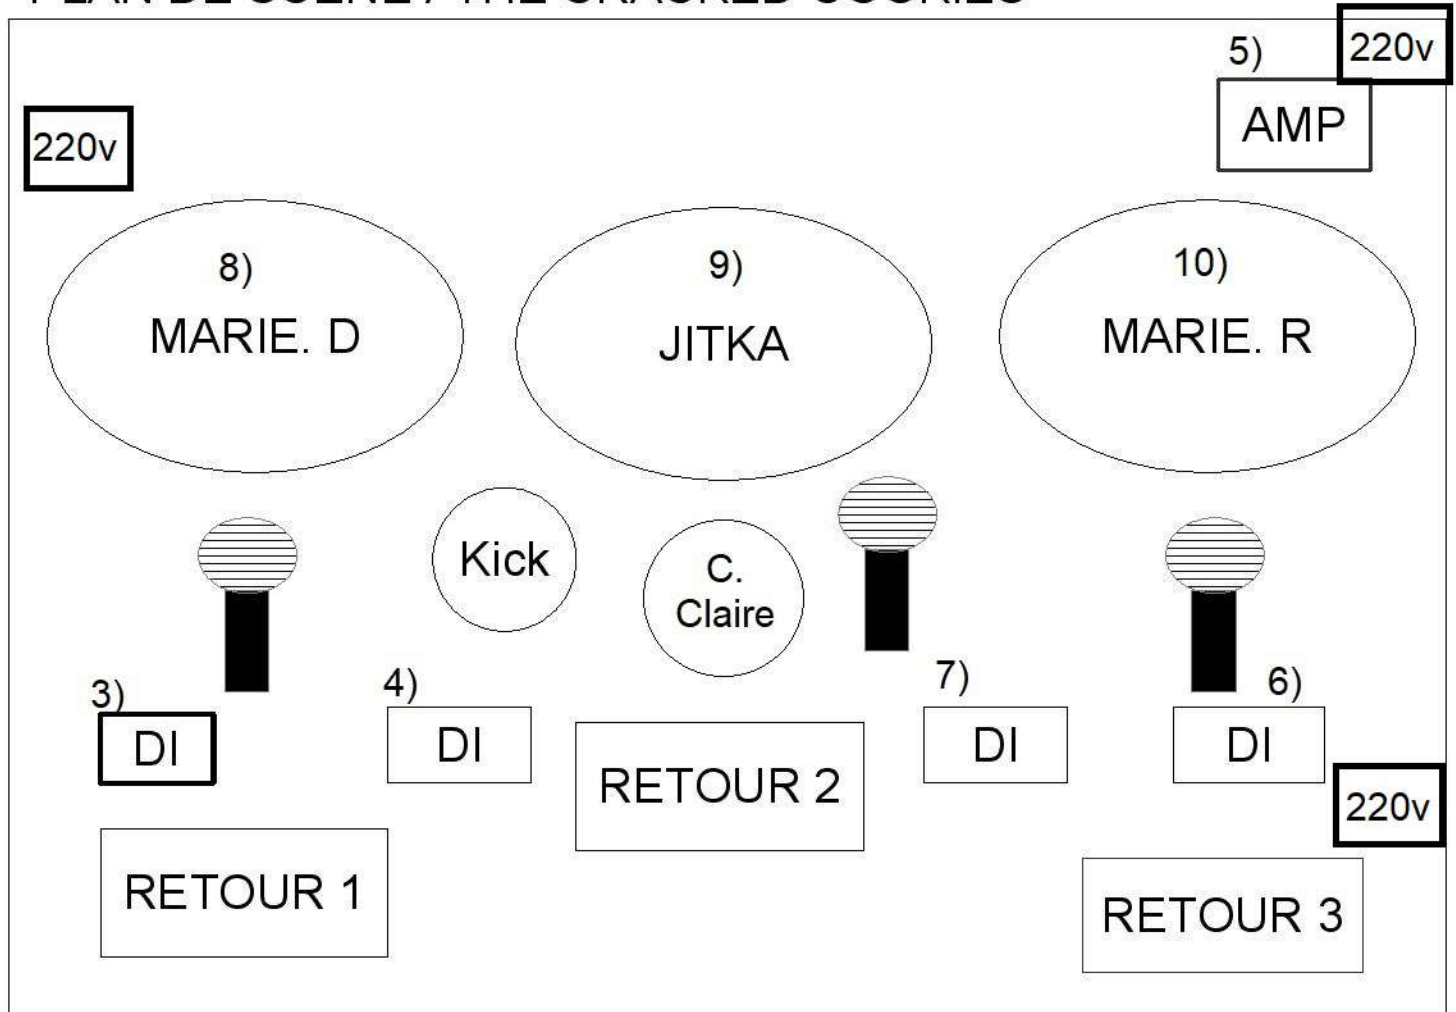

# PLAN DE SCENE / THE CRACKED COOKIES

## PATCH LISTE

1)	kick	B52	
2)	caisse claire	Beta57 (top) / SM57 (bot)	
3)	E. bass	DI	
4)	Ukulele	DI	
5)	Guit Elec	E906	
6)	Guit Folk	DI	
7)	Guit Acc.	DI	
8)	Vx Marie.D	Sm58	
9)	Vx Jitka	Sm58	
10)	Vx Marie.R	Sm58	